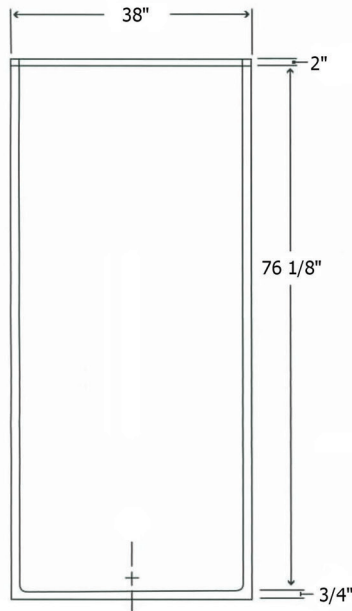

Model 138HBF

inches

Exterior Dimensions: 38 W x 39 D x 78 $\frac{7}{8}$ H

FEATURES

- One-Piece Fiberglass Composite Unit
- Smooth-Wall Pattern
- $\frac{3}{4}$ " Overall Threshold
- 3 $\frac{1}{4}$ " Center Drain
- Barrier-Free When Properly Installed
- Textured Non-Skid Floor
- Wood Reinforced Floor Structure
- Wood Reinforced For Seat and Grab Bar Installation

All dimensions may vary.

*See terms and conditions for details.

Model 138HBF

Exterior Dimensions: 38 W x 39 D x 78 7/8 H
inches

FEATURES Dimensional Tolerance $\pm \frac{3}{16}$ ". Dimensions needed for site preparation should be measured from the unit. American Bath Group assumes no responsibility for preparatory work.

Type and Model #	Material	Wall Finish	Pieces	Pkg. Wt. lbs
Model 138HBF	Fiberglass Composite	Smooth	1	247

DIMENSIONS

Specifications	inches
Width:	38
Height:	78 7/8
Depth:	39