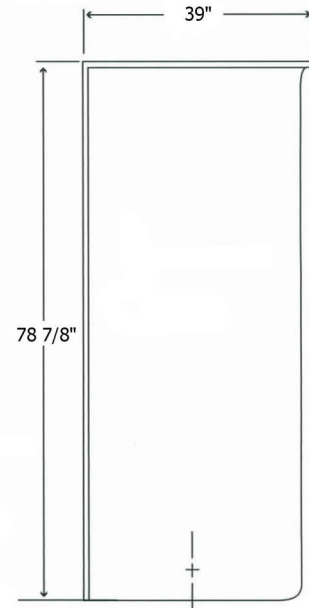

Model 138HBF

inches

Exterior Dimensions: 38 W x 39 D x 78 $\frac{7}{8}$ H

FEATURES

- One-Piece Fiberglass Composite Unit
- Smooth-Wall Pattern
- $\frac{3}{4}$ " Overall Threshold
- 3 $\frac{1}{4}$ " Center Drain
- Barrier-Free When Properly Installed
- Textured Non-Skid Floor
- Wood Reinforced Floor Structure
- Wood Reinforced For Seat and Grab Bar Installation

All dimensions may vary.

*See terms and conditions for details.

Model 138HBF

Exterior Dimensions: 38 W x 39 D x 78 7/8 H
inches

FEATURES Dimensional Tolerance $\pm \frac{3}{16}$ ". Dimensions needed for site preparation should be measured from the unit. American Bath Group assumes no responsibility for preparatory work.

Type and Model #	Material	Wall Finish	Pieces	Pkg. Wt. lbs
Model 138HBF	Fiberglass Composite	Smooth	1	247

DIMENSIONS

Specifications	inches
Width:	38
Height:	78 7/8
Depth:	39