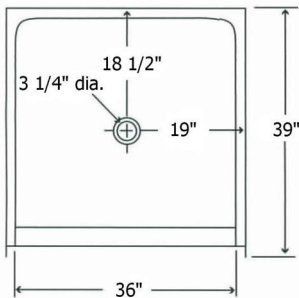

Model 138HBF

inches

Exterior Dimensions: 38 W x 39 D x 78 $\frac{7}{8}$ H

FEATURES

- One-Piece Fiberglass Composite Unit
- Smooth-Wall Pattern
- $\frac{3}{4}$ " Overall Threshold
- 3 $\frac{1}{4}$ " Center Drain
- Barrier-Free When Properly Installed
- Textured Non-Skid Floor
- Wood Reinforced Floor Structure
- Wood Reinforced For Seat and Grab Bar Installation

All dimensions may vary.

*See terms and conditions for details.

Model 138HBF

Exterior Dimensions: 38 W x 39 D x 78 7/8 H
inches

FEATURES Dimensional Tolerance $\pm \frac{3}{16}$ ". Dimensions needed for site preparation should be measured from the unit. American Bath Group assumes no responsibility for preparatory work.

Type and Model #	Material	Wall Finish	Pieces	Pkg. Wt. lbs
Model 138HBF	Fiberglass Composite	Smooth	1	247

DIMENSIONS

Specifications	inches
Width:	38
Height:	78 7/8
Depth:	39